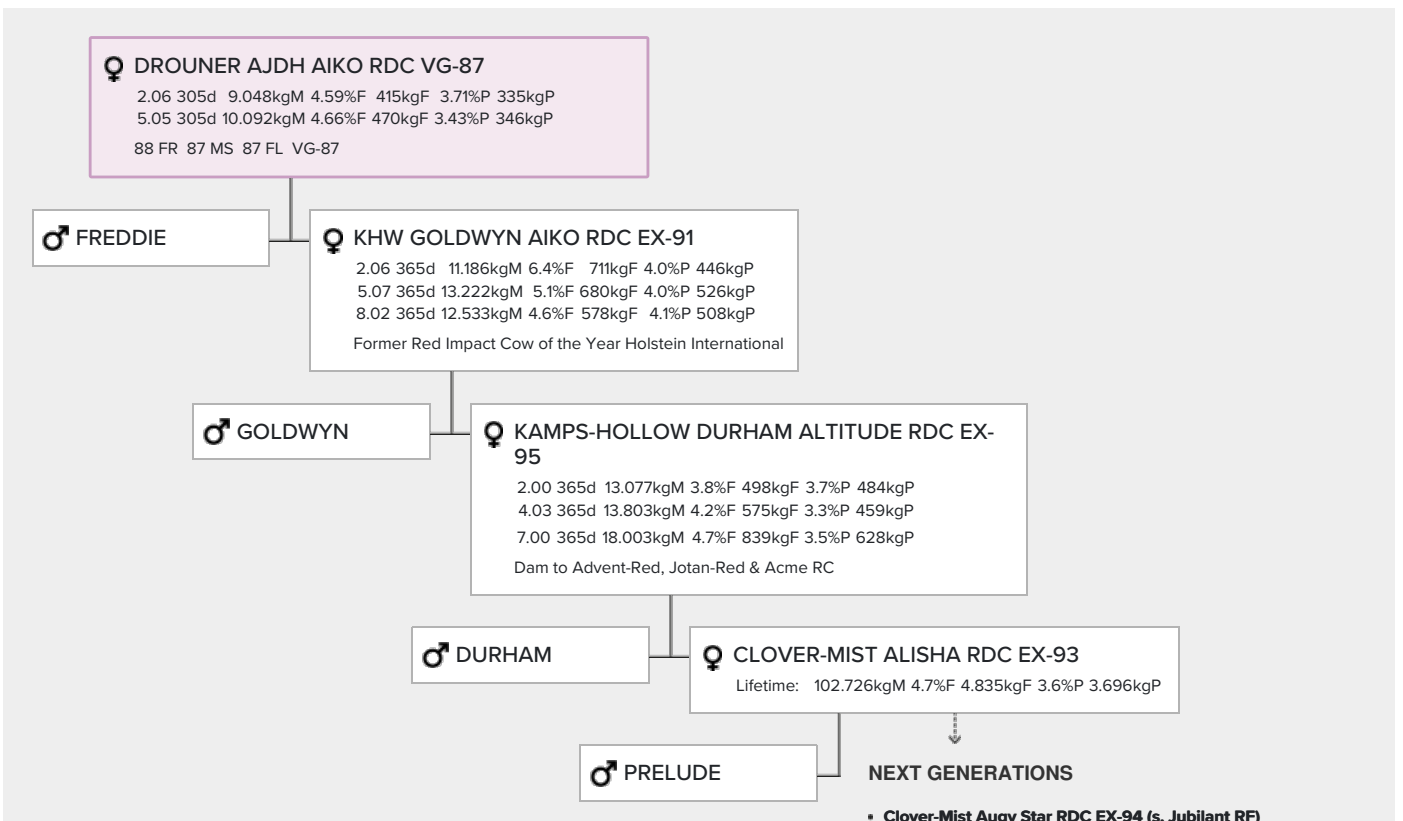

Drouner AJDH Aiko RDC VG-87

KHW Goldwyn Aiko RDC EX-91

VG-87 Freddie x EX-91 Goldwyn x EX-95 Durham x EX-93 Prelude x EX-94 Jubilant RF x EX-96 Marquis King x EX-90 Brutus x EX-90 Lucifer Lad

Dam of the poven bulls **Drouner Effektiv (RSH)** and **Drouner Rednex (KI Kampen)**

From the Altitude, Apple, Jotan, Acme, Big Apple family

Dam is halvesister to R&W One Million Dollar cow KHW Regiment Apple Red

GENOMICS

Genomic index DEU: **+103 GRZG** (2024-04)

Production	-977 M	0.28%F	0.23%P	-13 F	-12 P	91 RZM
Health	105 RZN	99 RZS	113 RZR	106 RZGes	-57 RZ€	
Type	106 KÖR	96 MTY	106 EUT	110 FUN	110 RZE	

Genomic index USA: **+2091 GTPI** (2024-04)

Production	-902 M	0.15%F	0.11%P	5 F	1 P	69 NM
Health	+1.3 PL	3.03 SCS	+0.9 DPR			
Type	0.77 UDC	0.53 F&L	0.35 PTAT			

Genomic index NLD: **+177 GNVI** (2016-04; B&W)

Production	138 M	0.29%F	0.12%P	31 F	15 P	129 INET
Health	371 LVD	102 UGH	102 CGT	100 VRU		
Type	108 FR	106 RB	110 UI	104 BE	111 TOT	

PEDIGREE

- **D-R-A August EX-96 (s. Marquis King)**
- **D-R-A Ideal Precious Leader EX-90 (s. Brutus)**
- **D-R-A Princess Lad Leader EX-90 (s. Lucifer Lad)**