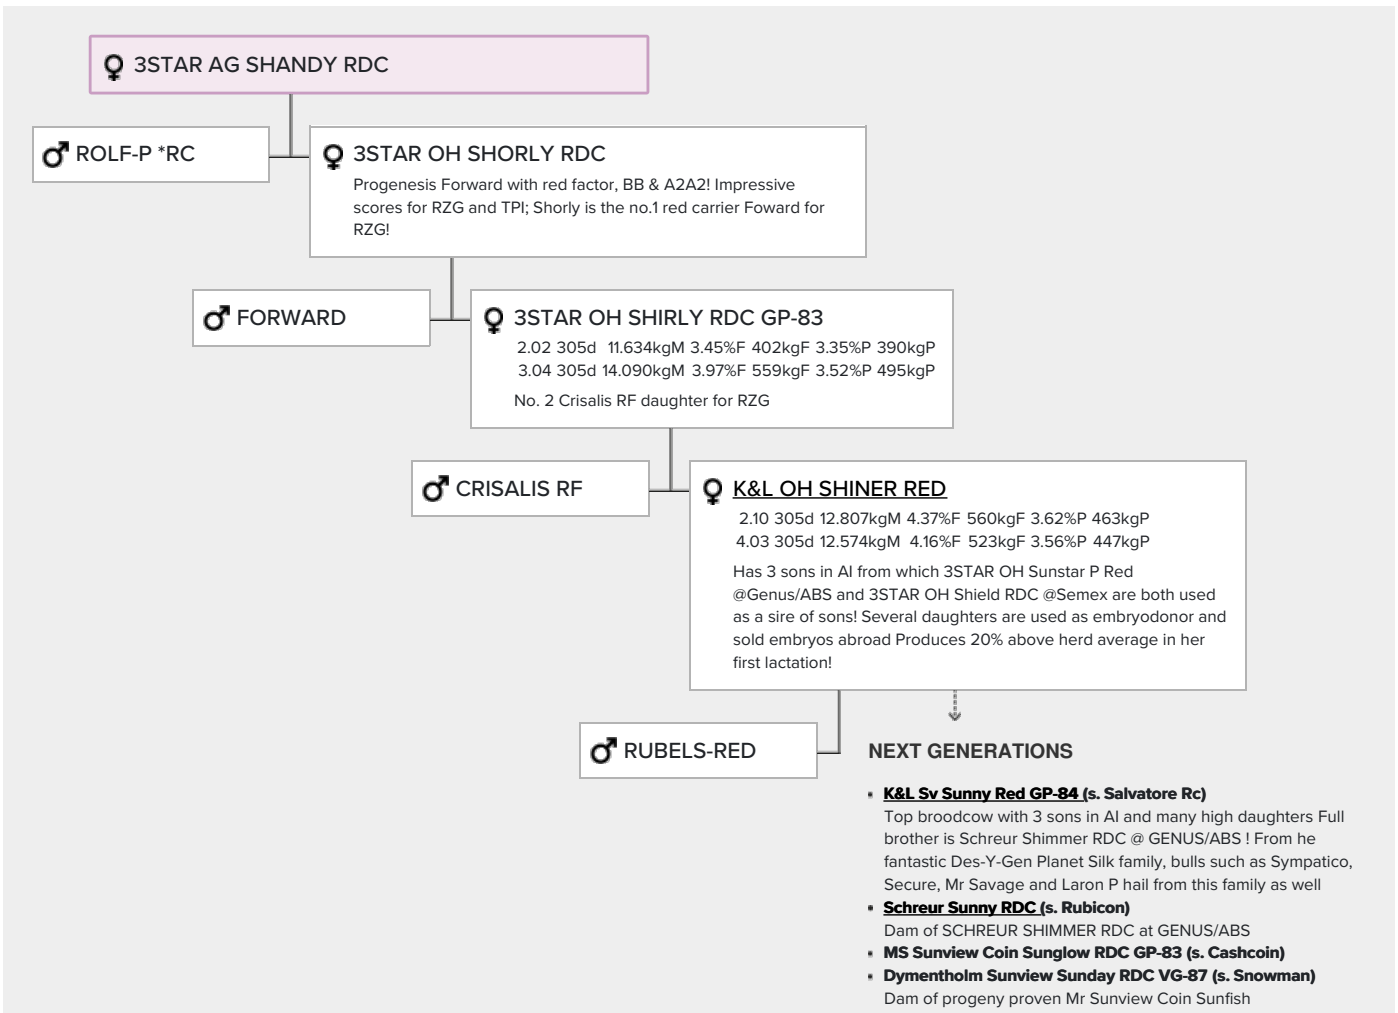

3STAR OH Shirly RDC GP-83

K&L SV Sunny Red GP-84

Rolf-P *RC x Forward x GP-83 Crisalis RF x Rubels-Red x GP-84 Salvatore Rc x Rubicon x GP-83 Cashcoin x VG-87 Snowman x EX-90 Planet x VG-85 Bolton

- The Des-Y-Gen Planet Silk family strikes again!
- Red carrying Winstar Rolf-P *RC with a high score for gTPI!
- This family breeds: all-round, high milk production, and good longevity.

GENOMICS

Genomic index USA: **+3113 GTPI** (2026-05)

Production	1613 M	-0.01%F	-0.03%P	64 F	45 P	781 NM
Health	+3.8 PL	2.82 SCS	-1.0 DPR			
Type	0.70 UDC	-0.41 F&L	0.21 PTAT			

PEDIGREE

- **Des-Y-Gen Planet Silk RDC EX-90 (s. Planet)**

Former no.1 gTPI red carrier globally Dam of Dymentholm S Sympatico who was one of the highest gTPI & gLPI bulls. Sold for \$1,000,000 as an 2-yr-old together with offspring!

- **Gen-I-Beq Bolton Silence RDC VG-85 (s. Bolton)**

Sons in AI, such as Des-Y-Gen Santos & Des-Y-Gen Solero Full sister to Silence, sold for \$ 104.000