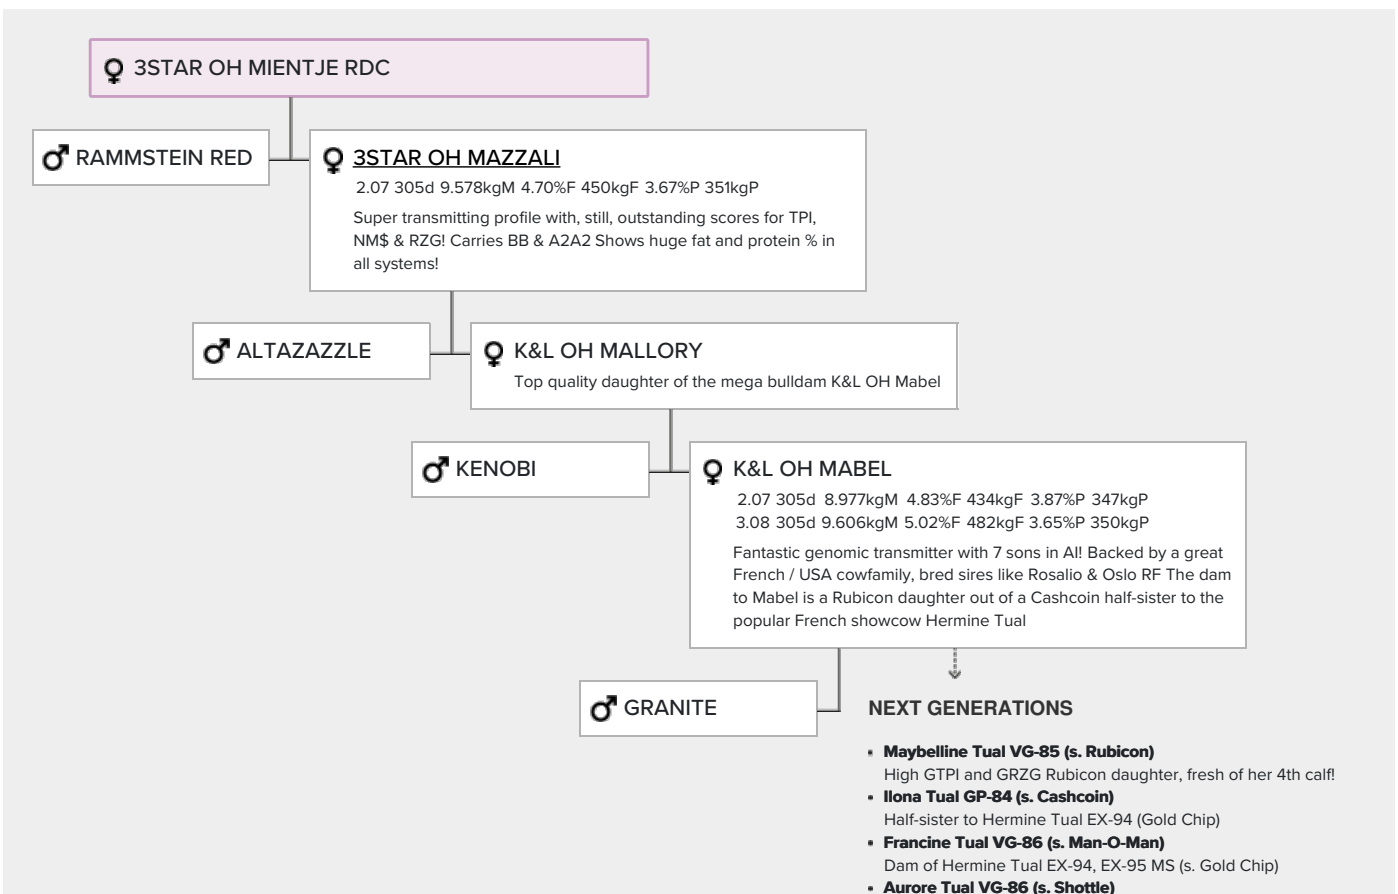

Tolare Rudolph Cupid, zus v Jimtown QP VG-85

K&L OH Mabel

Rammstein Red x AltaZazzle x Kenobi x Granite x VG-85 Rubicon x GP-84 Cashcoin x VG-86 Man-O-Man x VG-86 Shottle x GP-84 Finley x Brett

- Red carrier DG DV Rammstein Red daughter from the K&L OH Mabel cow family
- Highest daughter of 3STAR OH Mazzali based on RZG

GENOMICS

Genomic index DEU: **+151 GRZG** (2024-04)

Production	998 M	0.42%F	0.18%P	87 F	54 P	147 RZM
Health	113 RZN	110 RZS	103 RZR	121 RZGes	2266 RZ€	
Type	96 KÖR	107 MTY	106 EUT	115 FUN	113 RZE	

Genomic index USA: **+2912 GTPI** (2024-04)

Production	1143 M	0.14%F	0.10%P	86 F	66 P	970 NM
Health	+5.2 PL	2.79 SCS	-0.7 DPR			
Type	1.41 UDC	0.69 F&L	1.18 PTAT			

Genomic index NLD: **+302 GNV** (2024-04; B&W)

Production	1303 M	0.43%F	0.21%P	99 F	67 P	501 INET
Health	473 LVD	103 UGH	107 CGT	101 VRU		
Type	95 FR	98 RB	109 UI	103 BE	105 TOT	

PEDIGREE

Lifetime production : 114.950 kg milk!

- **Uvel Tual GP-84 (s. Finley)**
- **Brett Tanazany (s. Brett)**