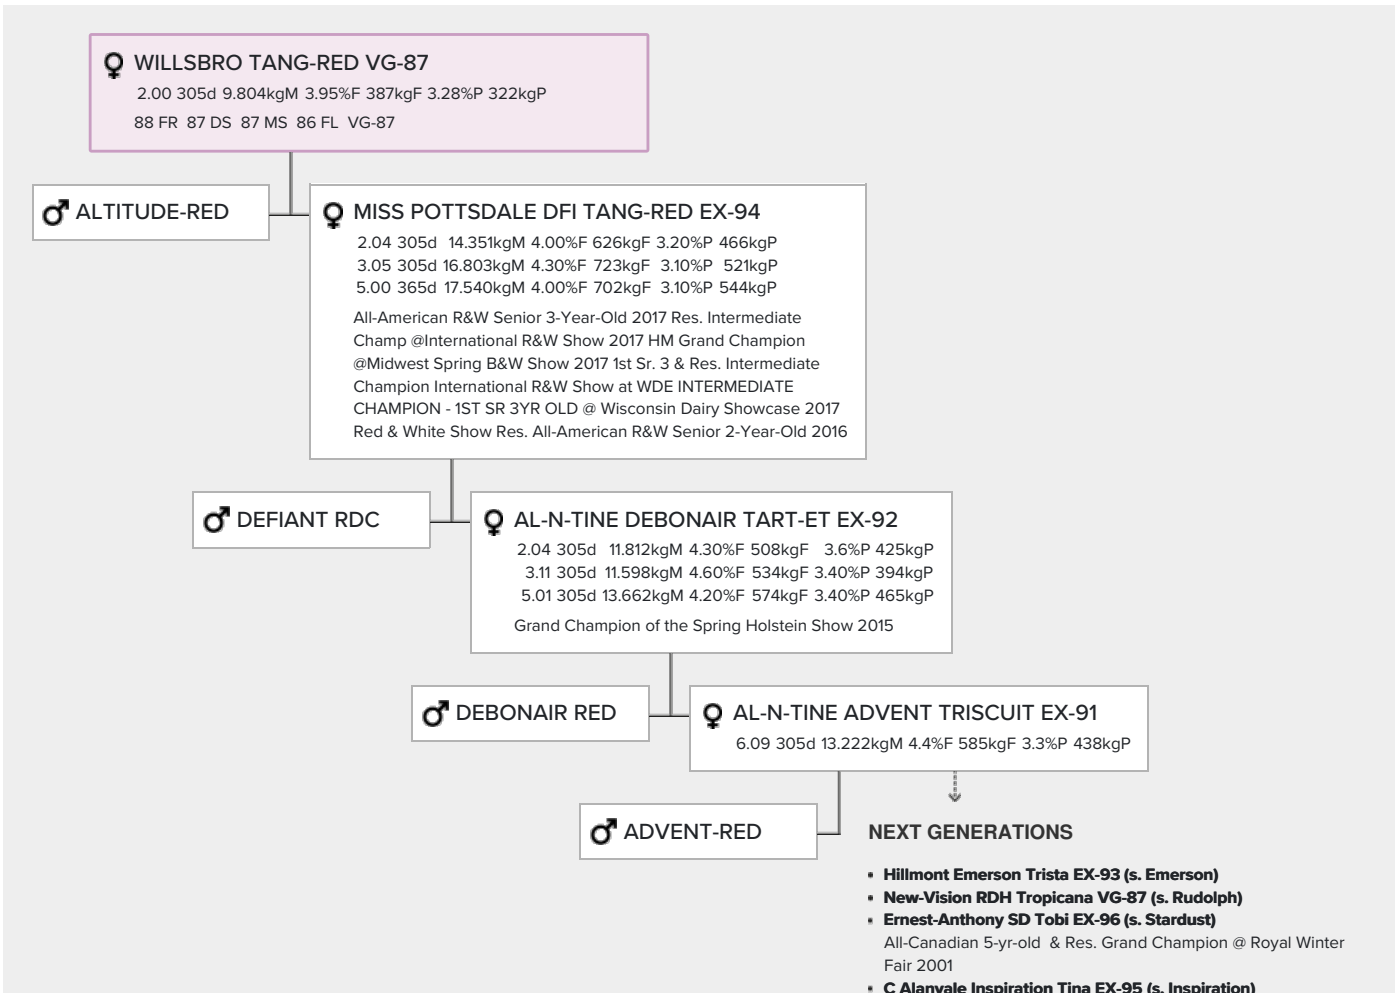

Ms Pottsdale Defiant Tang Red EX-94

Ernest-Anthony SD Tobi EX-96

VG-87 Altitude-Red x EX-94 Defiant RDC x EX-92 Debonair Red x EX-91 Advent-Red x EX-93 Emerson x VG-87 Rudolph x EX-96 Stardust x EX-95 Inspiration x VG-85 Sheik

One of the few Tang Red EX-94 offspring in Europe!

Fancy **Altitude-Red** from the All-American R&W Senior 3-Year-Old 2017

GENOMICS

Genomic index USA: **+1873 GTPI** (2024-04)

Production	-637 M	0.08%F	0.04%P	-3 F	-10 P	-285 NM
Health	-1.1 PL	3.21 SCS	-2.5 DPR			
Type	1.51 UDC	0.91 F&L	2.56 PTAT			

PEDIGREE

Res. All-American Mature Cow 1996 & 1995 HM. All-American Jr.
2-Yr 1991 1st Jr. 3-Yr 1992 Royal Winter Fair
▪ **Alanvale Puget Anetia VG-85 (s. Sheik)**