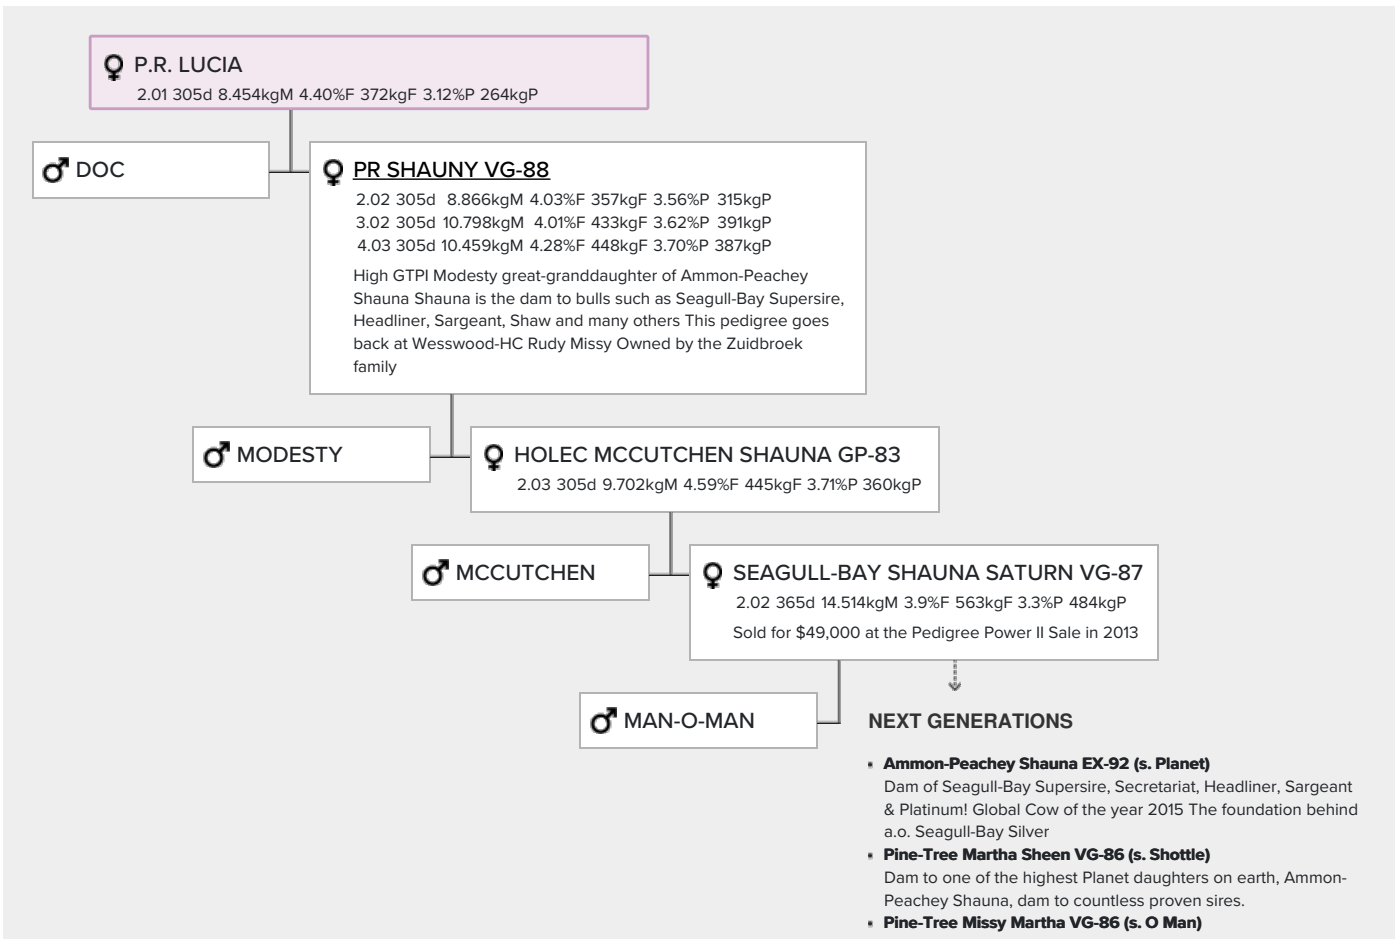

Pedigree is filled with VG & EX!

Dam is the high TPI Modesty daughter PR Shauny

GENOMICS

Genomic index USA: **+2445 GTPI** (2024-04)

Production	992 M	-0.05%F	0.01%P	24 F	35 P	402 NM
Health	+3.0 PL	3.10 SCS	-1.8 DPR			
Type	1.78 UDC	1.49 F&L	2.14 PTAT			

PEDIGREE

- Ammon-Peachey Shauna EX-92 (s. Planet)**  
Dam of Seagull-Bay Supersire, Secretariat, Headliner, Sargeant & Platinum! Global Cow of the year 2015 The foundation behind a.o. Seagull-Bay Silver
- Pine-Tree Martha Sheen VG-86 (s. Shottle)**  
Dam to one of the highest Planet daughters on earth, Ammon-Peachey Shauna, dam to countless proven sires.
- Pine-Tree Missy Martha VG-86 (s. O Man)**

- **Wesswood-HC Rudy Missy EX-92 (s. Rudolph)**

Phenomenal brood cow with more than 20 sons and more than 100 grandsons in AI More than 10 excellent and over 30 VG daughters Most prominent breeding icon in the American top-100 TPI sire list of 4-2023 Foundation behind numerous of bulls, such as Seagull Bay Supersire, Silver, Sargeant, Headliner, Platinum, Monterey, Balisto, Powerball & Missouri

- **Wesswood Elton Mimi EX-90 (s. Bell Elton)**

- **Wesswood Mandingo Ivy VG-87 (s. Mandingo)**