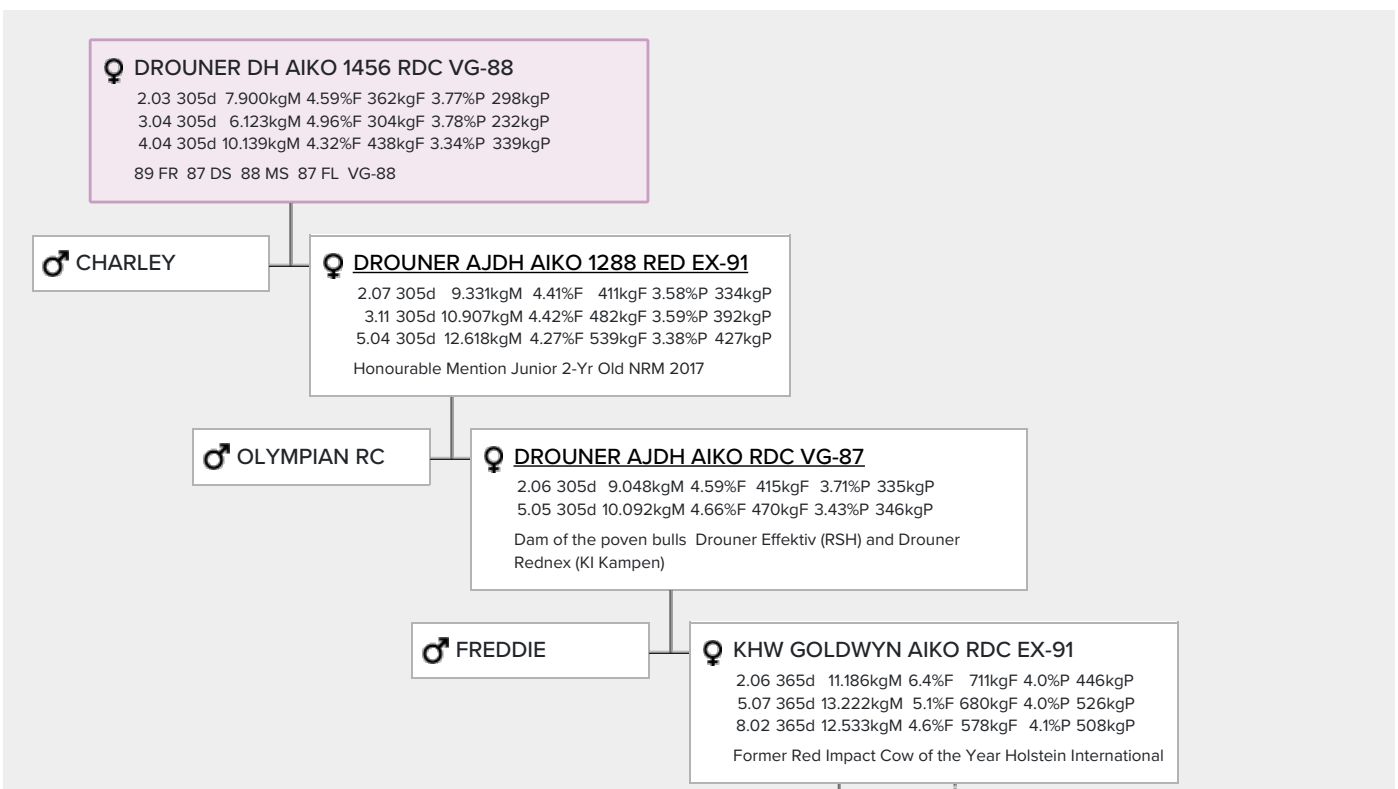

dam of the top NVI bull **Drouner Altitude Red**

Very high GTPI and GNVI with components, great health traits and very good type

Proven bulls such as Advent Red, Jotan Red, Acme RC, Perfect Aiko RC, Aikman, Big Apple and many others hail from this family as well

GENOMICS

Genomic index DEU: **+121 GRZG** (2024-04)

Production	-410 M	0.17%F	0.11%P	1 F	-4 P	98 RZM
Health	112 RZN	115 RZS	117 RZR	117 RZGes	598 RZ€	
Type	110 KÖR	104 MTY	122 EUT	108 FUN	124 RZE	

Genomic index USA: **+2391 GTPI** (2024-04)

Production	-267 M	0.06%F	0.06%P	7 F	8 P	310 NM
Health	+4.1 PL	2.71 SCS	+2.2 DPR			
Type	1.57 UDC	0.73 F&L	1.54 PTAT			

Genomic index NLD: **+280 GNVI** (2018-12; B&W)

Production	634 M	0.15%F	0.04%P	41 F	26 P	202 INET
Health	777 LVD	108 UGH	113 CGT	106 VRU		
Type	105 FR	106 RB	121 UI	104 BE	116 TOT	

PEDIGREE

- **Kamps-Hollow Durham Altitude RDC EX-95 (s. Durham)**
Dam to Advent-Red, Jotan-Red & Acme RC
- **Clover-Mist Alisha RDC EX-93 (s. Prelude)**
- **Clover-Mist Augy Star RDC EX-94 (s. Jubilant RF)**
- **D-R-A August EX-96 (s. Marquis King)**
- **D-R-A Ideal Precious Leader EX-90 (s. Brutus)**
- **D-R-A Princess Lad Leader EX-90 (s. Lucifer Lad)**