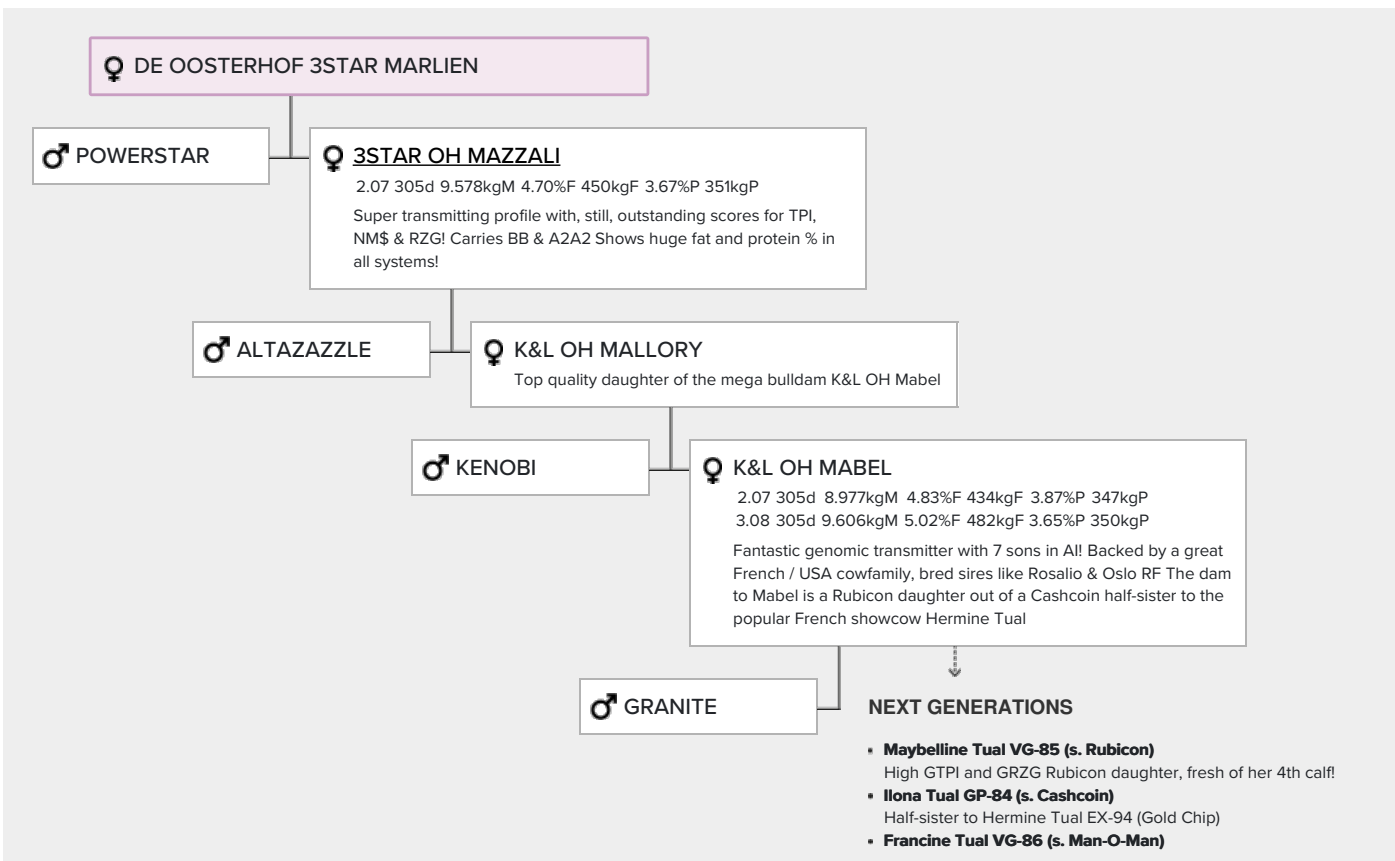

- Peak Powerstar with A22 & BB, very high for NVI & RZG!
- From none other than the famous Mabel cow family!
- Her dam is just fresh

GENOMICS

Genomic index DEU: **+152 GRZG** (2024-04)

Production	687 M	0.61%F	0.26%P	94 F	52 P	147 RZM
Health	121 RZN	122 RZS	113 RZR	121 RZGes	2521 RZ€	
Type	106 KÖR	106 MTY	105 EUT	89 FUN	102 RZE	

Genomic index USA: **+3069 GTPI** (2024-04)

Production	716 M	0.28%F	0.13%P	109 F	59 P	1088 NM
Health	+6.8 PL	2.61 SCS	+0.2 DPR			
Type	1.44 UDC	-0.06 F&L	1.15 PTAT			

Genomic index NLD: **+333 GNV** (2024-04; B&W)

Production	796 M	0.76%F	0.30%P	107 F	57 P	472 INET
Health	575 LVD	110 UGH	109 CGT	107 VRU		
Type	101 FR	101 RB	107 UI	91 BE	99 TOT	

PEDIGREE

Dam of Hermine Tual EX-94, EX-95 MS (s. Gold Chip)

- **Aurore Tual VG-86 (s. Shottle)**
- Lifetime production : 114.950 kg milk!
- **Uvel Tual GP-84 (s. Finley)**
- **Brett Tanazany (s. Brett)**