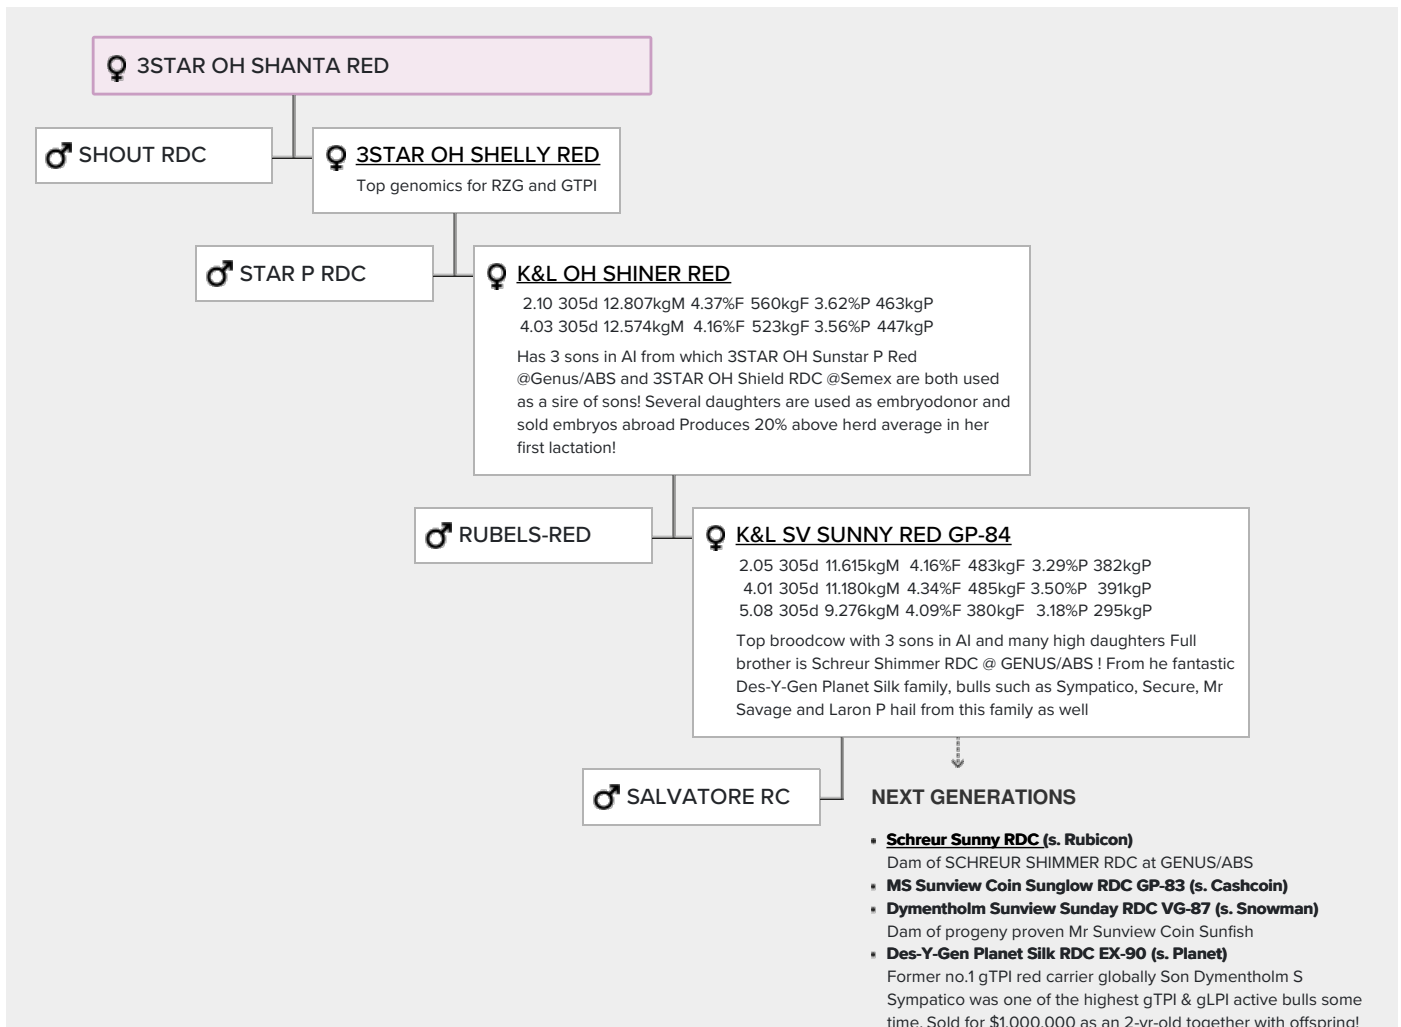

Des-Y-Gen Planet Silk EX-90

K&L SV Sunny Red GP-84

Shout RDC x Star P RDC x Rubels-Red x GP-84 Salvatore Rc x Rubicon x GP-83 Cashcoin x VG-87 Snowman x EX-90 Planet x VG-85 Bolton x VG-87 Goldwyn

THI Shout RDC which is sky-high on RZG & NVI!

Also tested in France where she is also doing very well.

GENOMICS

Genomic index DEU: **+152 GRZG** (2024-04)

Production	1890 M	-0.11%F	-0.06%P	65 F	59 P	144 RZM
Health	121 RZN	113 RZS	106 RZR	118 RZGes	2302 RZ€	
Type	102 KÖR	118 MTY	109 EUT	111 FUN	118 RZE	

Genomic index NLD: **+311 GNVI** (2024-04; R&W)

Production	2394 M	-0.37%F	-0.17%P	68 F	68 P	453 INET
Health	681 LVD	104 UGH	106 CGT	102 VRU		
Type	93 FR	95 RB	106 UI	99 BE	100 TOT	

PEDIGREE

- **Gen-1-Beq Bolton Silence RDC VG-85 (s. Bolton)**

Sons in AI, such as Des-Y-Gen Santos & Des-Y-Gen Solero

- **Gen-1-Beq Goldwyn Secret RC VG-87 (s. Goldwyn)**

Dam to Secure Red & Mr Savage