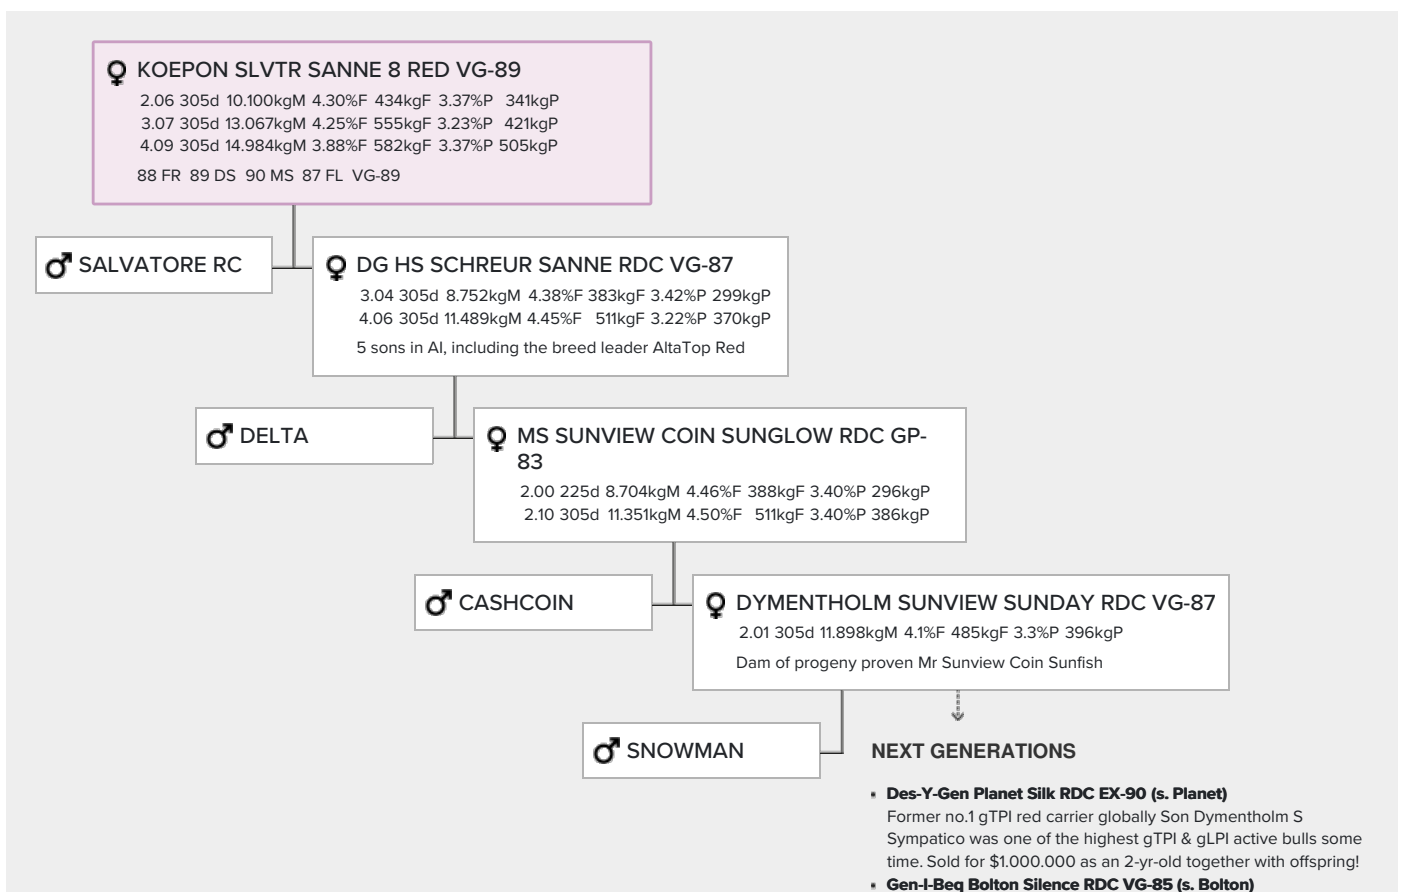

VG-89 Salvatore Rc x VG-87 Delta x GP-83 Cashcoin x VG-87 Snowman x EX-90 Planet x VG-85 Bolton x VG-87 Goldwyn x VG-87 Durham x VG-86 Formation x VG-88 Aerostar

One of the highest R&W heifers for GTPI in Europe, full sister to AltaTop Red.

From the Des-I-Gen Planet Silk / Gen-I-Beq Goldwyn Secret family

Bulls such as Sympatico, Secure, Mr Savage & Laron P also hail from this family

GENOMICS

Genomic index DEU: **+131 GRZG** (2024-04)

Production	724 M	0.15%F	-0.11%P	45 F	14 P	118 RZM
Health	116 RZN	115 RZS	108 RZR	113 RZGes	1229 RZ€	
Type	103 KÖR	115 MTY	116 EUT	114 FUN	123 RZE	

Genomic index USA: **+2510 GTPI** (2024-04)

Production	599 M	0.05%F	0.00%P	38 F	18 P	565 NM
Health	+4.4 PL	2.76 SCS	+0.3 DPR			
Type	1.22 UDC	1.06 F&L	1.07 PTAT			

PEDIGREE