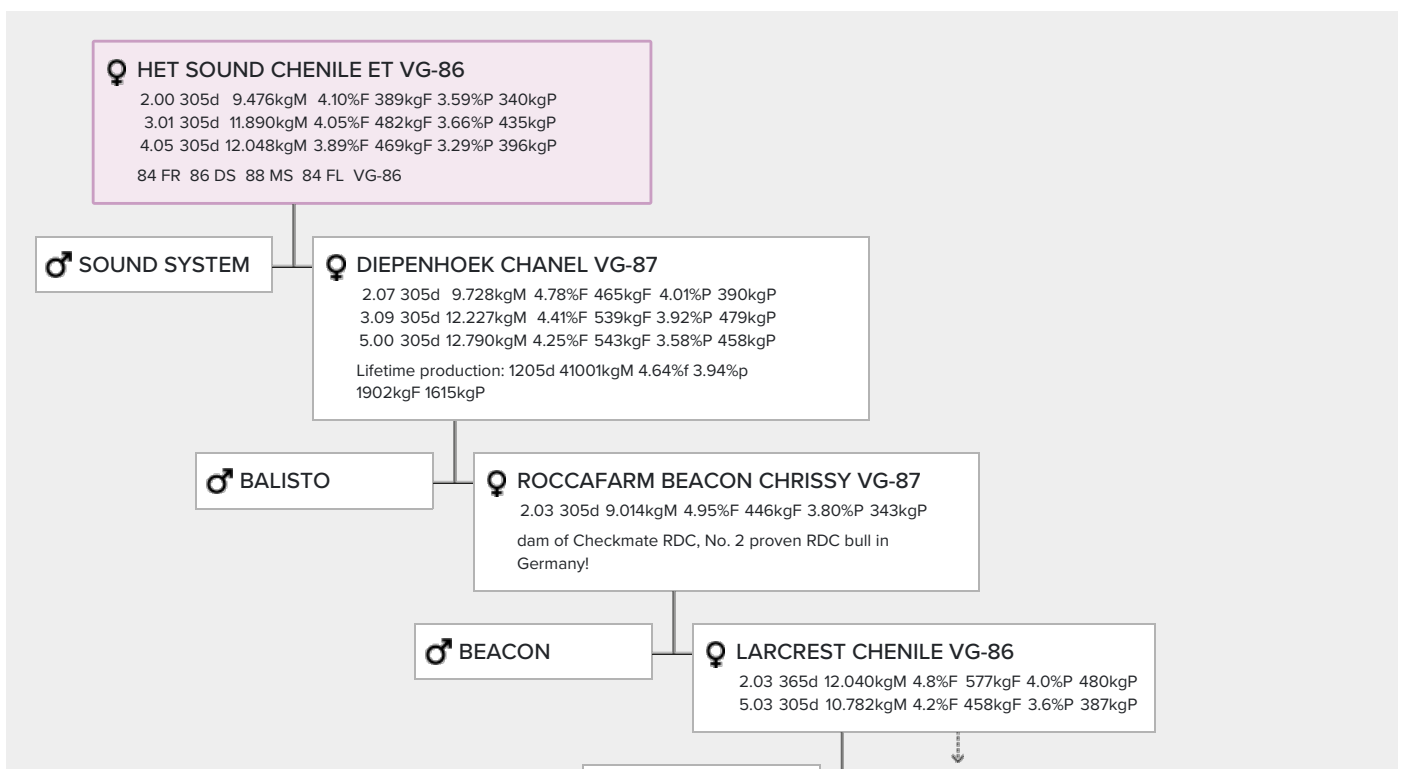

High in all systems (TPI, RZG and NVI)

Look at the components!

Her daughter **HET SC Charlene** was sold for €29,000 at the HighlightSale 2020

GENOMICS

Genomic index DEU: **+119 GRZG** (2024-04)

Production	242 M	0.22%F	0.11%P	32 F	20 P	117 RZM
Health	105 RZN	109 RZS	108 RZR	102 RZGes	772 RZ€	
Type	109 KÖR	109 MTY	106 EUT	105 FUN	112 RZE	

Genomic index USA: **+2558 GTPI** (2024-04)

Production	868 M	0.06%F	0.05%P	52 F	41 P	521 NM
Health	+2.5 PL	2.79 SCS	-0.7 DPR			
Type	0.92 UDC	0.60 F&L	0.88 PTAT			

Genomic index NLD: **+211 GNVI** (2020-04; B&W)

Production	886 M	0.11%F	0.08%P	48 F	39 P	272 INET
Health	572 LVD	104 UGH	108 CGT	98 VRU		
Type	102 FR	102 RB	111 UI	102 BE	108 TOT	

PEDIGREE

- Larcrest Outside Champagne EX-90 (s. Outside)
- Larcrest Juror Chanel EX-93 (s. Ked Juror)
- Larcrest Lindy Chandra VG-85 (s. Lindy)
- Larcrest Inspiration Carly VG-87 (s. Inspiration)