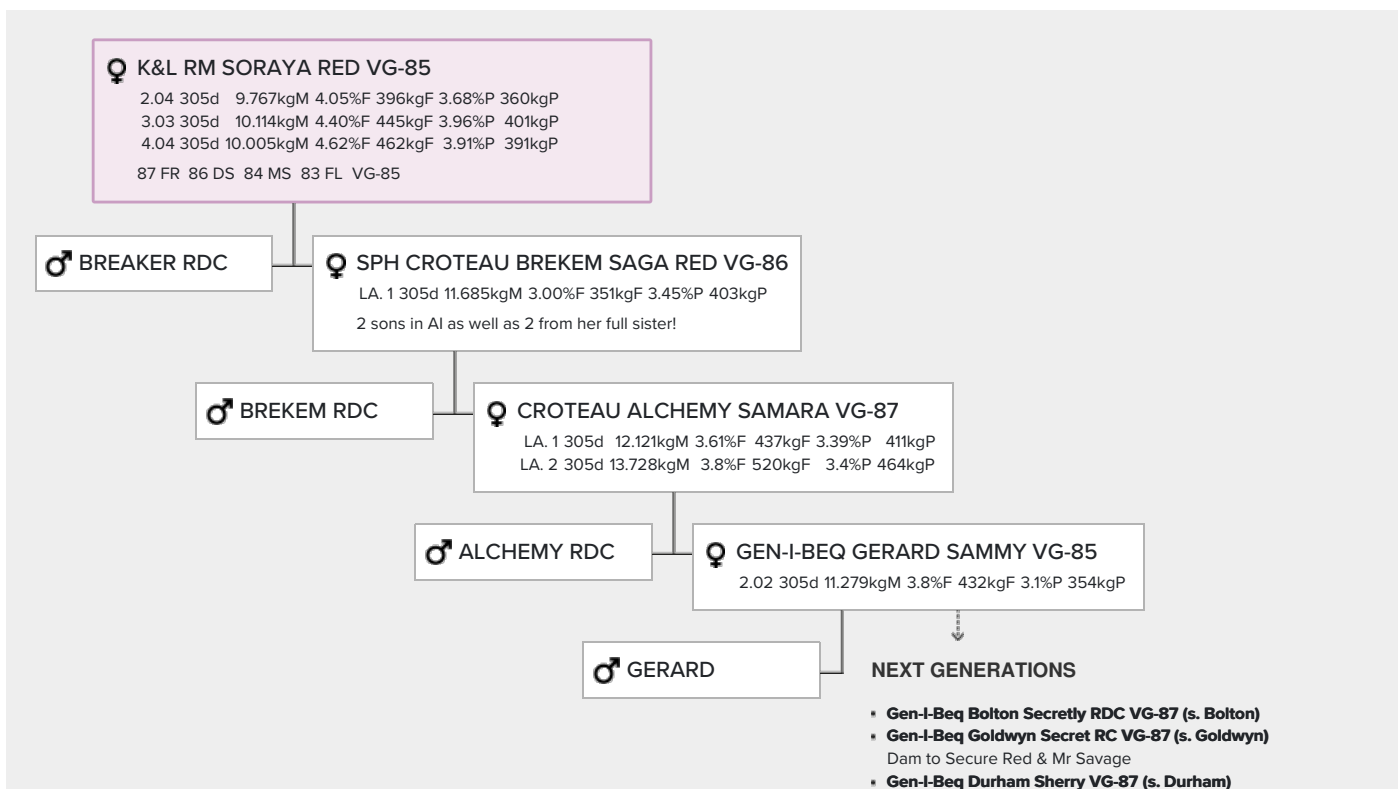

K&L RM Soraya Red VG-85

SPH Croteau Brekem Saga Red VG-86

Gen-I-Beq Goldwyn Secret RC VG-87

K&L RM Barone Rosso

K&L RM Santorin

VG-85 Breaker RDC x VG-86 Brekem RDC x VG-87 Alchemy RDC x VG-85 Gerard x VG-87 Bolton x VG-87 Goldwyn x VG-87 Durham x VG-86 Formation x VG-88 Aerostar x EX Enhancer

Dam of **K&L RM Santorin Red** and **K&L RM Inseme Barone Rosso**

Soraya offers a lot of milk and great type

Many bulls in AI from this maternal line.

**GENOMICS**

Genomic index DEU: **+122 GRZG** (2024-04)

Genomic index NLD: **+302 GNV** (2019-04; R&W)

Production	3097 M	-0.86%F	-0.34%P	53 F	77 P	461 INET
Health	723 LVD	102 UGH	105 CGT	101 VRU		
Type	101 FR	102 RB	118 UI	103 BE	111 TOT	

**PEDIGREE**

**♀ K&L RM SORAYA RED VG-85**  
 2.04 305d 9.767kgM 4.05%F 396kgF 3.68%P 360kgP  
 3.03 305d 10.114kgM 4.40%F 445kgF 3.96%P 401kgP  
 4.04 305d 10.005kgM 4.62%F 462kgF 3.91%P 391kgP  
 87 FR 86 DS 84 MS 83 FL VG-85

**♂ BREAKER RDC**

**♀ SPH CROTEAU BREKEM SAGA RED VG-86**  
 LA. 1 305d 11.685kgM 3.00%F 351kgF 3.45%P 403kgP  
 2 sons in AI as well as 2 from her full sister!

**♂ BREKEM RDC**

**♀ CROTEAU ALCHEMY SAMARA VG-87**  
 LA. 1 305d 12.121kgM 3.61%F 437kgF 3.39%P 411kgP  
 LA. 2 305d 13.728kgM 3.8%F 520kgF 3.4%P 464kgP