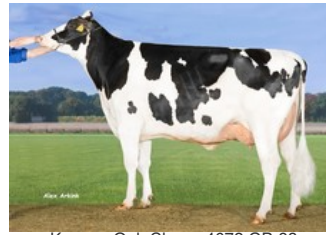

Drouner K&L Classy VG-87

Koepon Oak Classy 4672 GP-83

Koepon Shot Classy 17 VG-85

Koepon Mano Classy 90 VG-85

Koepon Classy VG-86

VG-87 Superhero x Silver x GP-83 AltaOak x VG-85 Man-O-Man x VG-85 Shottle x VG-86 Simon x VG-86 Merrill x VG-88 Bell Elton x VG-87 Rotate x VG-88 Wayne

Very high Superhero from the Koepon Classy family

Classy has it all; production, type, longevity, scs, dpr...

She has 4 maternal brothers in AI already!

The dam to Classy is a half-sister to K&L CV Clever, Nr. 1 bull in Spain in 2016