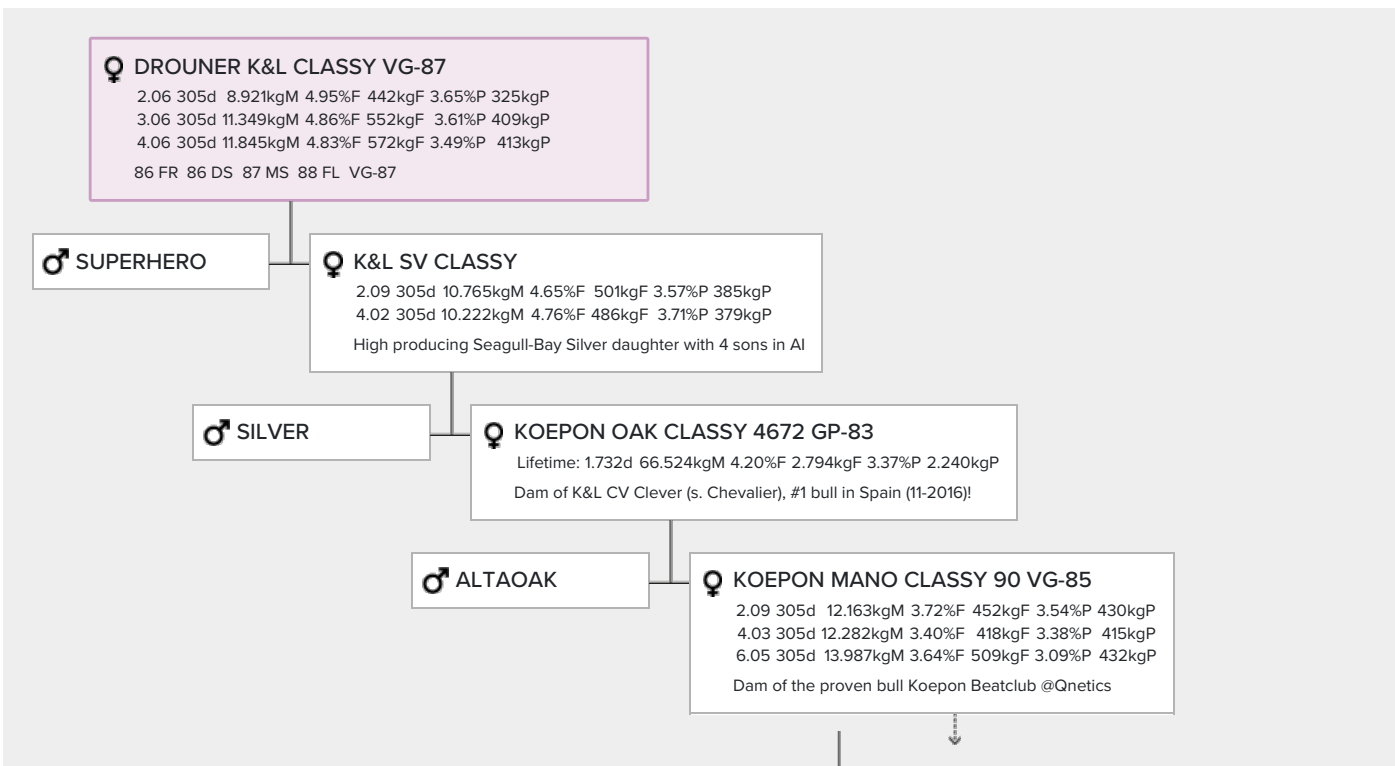

Very high Superhero from the Koepon Classy family

Classy has it all; production, type, longevity, scs, dpr...

She has 4 maternal brothers in AI already!

The dam to Classy is a half-sister to K&L CV Clever, Nr. 1 bull in Spain in 2016

GENOMICS

Genomic index DEU: **+127 GRZG** (2024-04)

Production	6 M	0.50%F	0.13%P	52 F	14 P	119 RZM
Health	109 RZN	109 RZS	112 RZR	113 RZGes	1100 RZ€	
Type	111 KÖR	107 MTY	111 EUT	104 FUN	115 RZE	

Genomic index USA: **+2682 GTPI** (2024-04)

Production	714 M	0.14%F	0.04%P	69 F	34 P	591 NM
Health	+2.9 PL	2.78 SCS	+0.3 DPR			
Type	1.45 UDC	0.76 F&L	1.44 PTAT			

Genomic index NLD: **+200 GNV** (2020-08; B&W)

Production	687 M	0.39%F	0.12%P	66 F	35 P	293 INET
Health	535 LVD	101 UGH	109 CGT	102 VRU		
Type	101 FR	104 RB	109 UI	99 BE	105 TOT	

PEDIGREE

♂ MAN-O-MAN

NEXT GENERATIONS

- **Koepon Shot Classy 17 VG-85 (s. Shottle)**
- **Koepon Classy VG-86 (s. Simon)**
- **Koepon Classy 1 VG-86 (s. Merrill)**
- **Vir-Clar De Classy VG-88 (s. Bell Elton)**
- **Vir-Clar Miss Concorde VG-87 (s. Rotate)**
- **Vir-Clar Dewayne VG-88 (s. Wayne)**