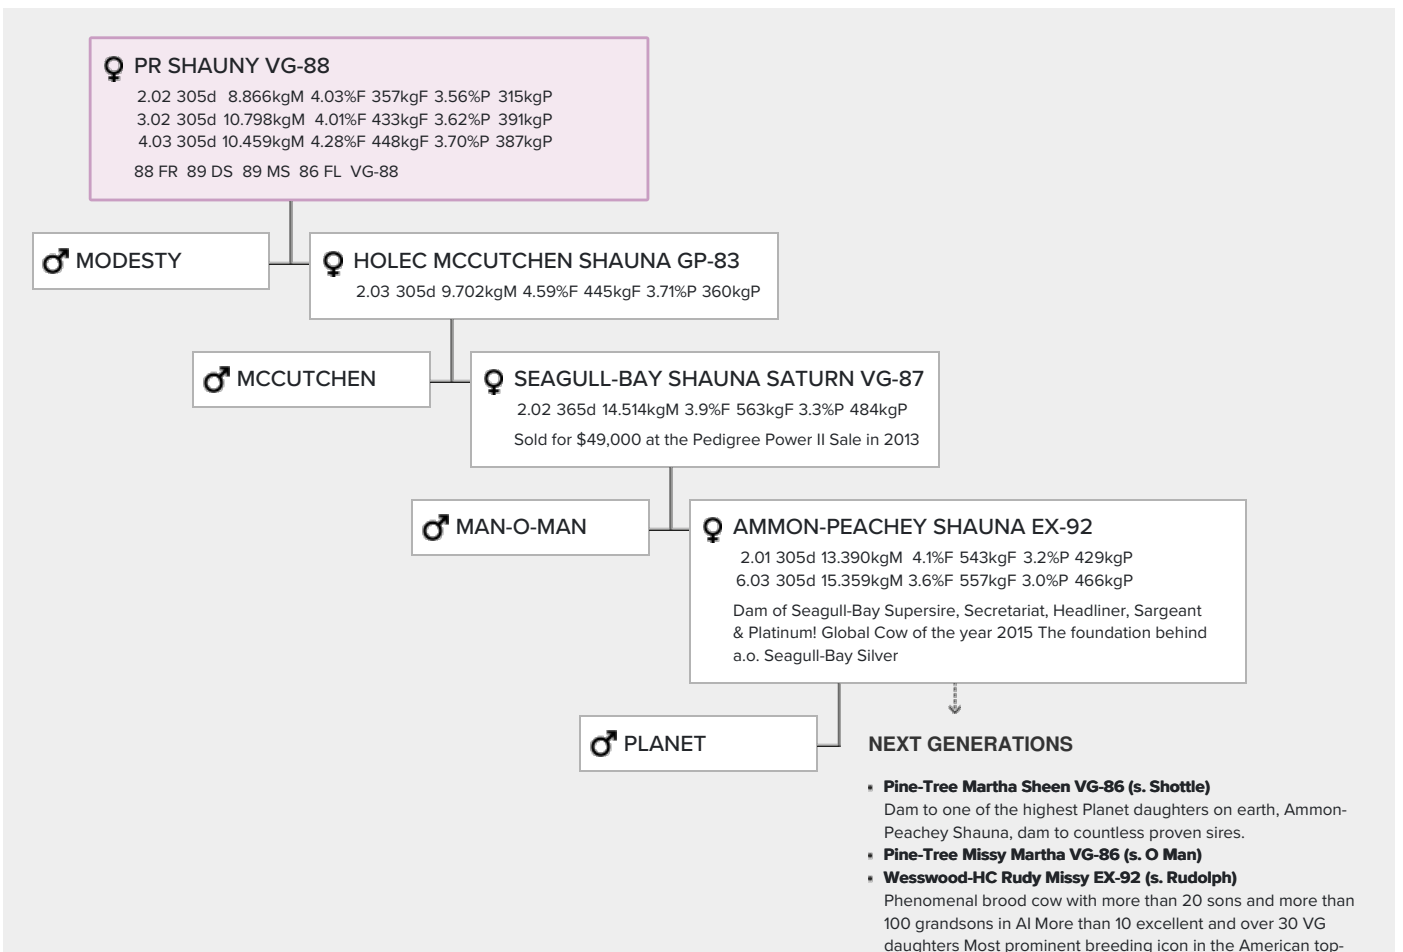

PR Shauny VG-88

Ammon-Peachey Shauna EX-92

VG-88 Modesty x GP-83 McCutchen x VG-87 Man-O-Man x EX-92 Planet x VG-86 Shottle x VG-86 O Man x EX-92 Rudolph x EX-90 Bell Elton x VG-87 Mandingo x VG-87 Astro Matt

- High GTPI Modesty great-granddaughter of Ammon-Peachey Shauna
- Shauna is the dam to bulls such as Seagull-Bay Supersire, Headliner, Sargeant, Shaw and many others
- This pedigree goes back at Wesswood-HC Rudy Missy
- Owned by the Zuidbroek family

GENOMICS

Genomic index USA: **+2249 GTPI** (2024-04)

Production	-89 M	0.03%F	0.05%P	5 F	10 P	242 NM
Health	+1.7 PL	3.06 SCS	+0.3 DPR			
Type	1.72 UDC	0.75 F&L	1.15 PTAT			

PEDIGREE

100 TPI sire list of 4-2023 Foundation behind numerous of bulls, such as Seagull Bay Supersire, Silver, Sargeant, Headliner, Platinum, Monterey, Balisto, Powerball & Missouri

- **Wesswood Elton Mimi EX-90 (s. Bell Elton)**
- **Wesswood Mandingo Ivy VG-87 (s. Mandingo)**
- **Wesswood Astro Matt Ester VG-87 (s. Astro Matt)**